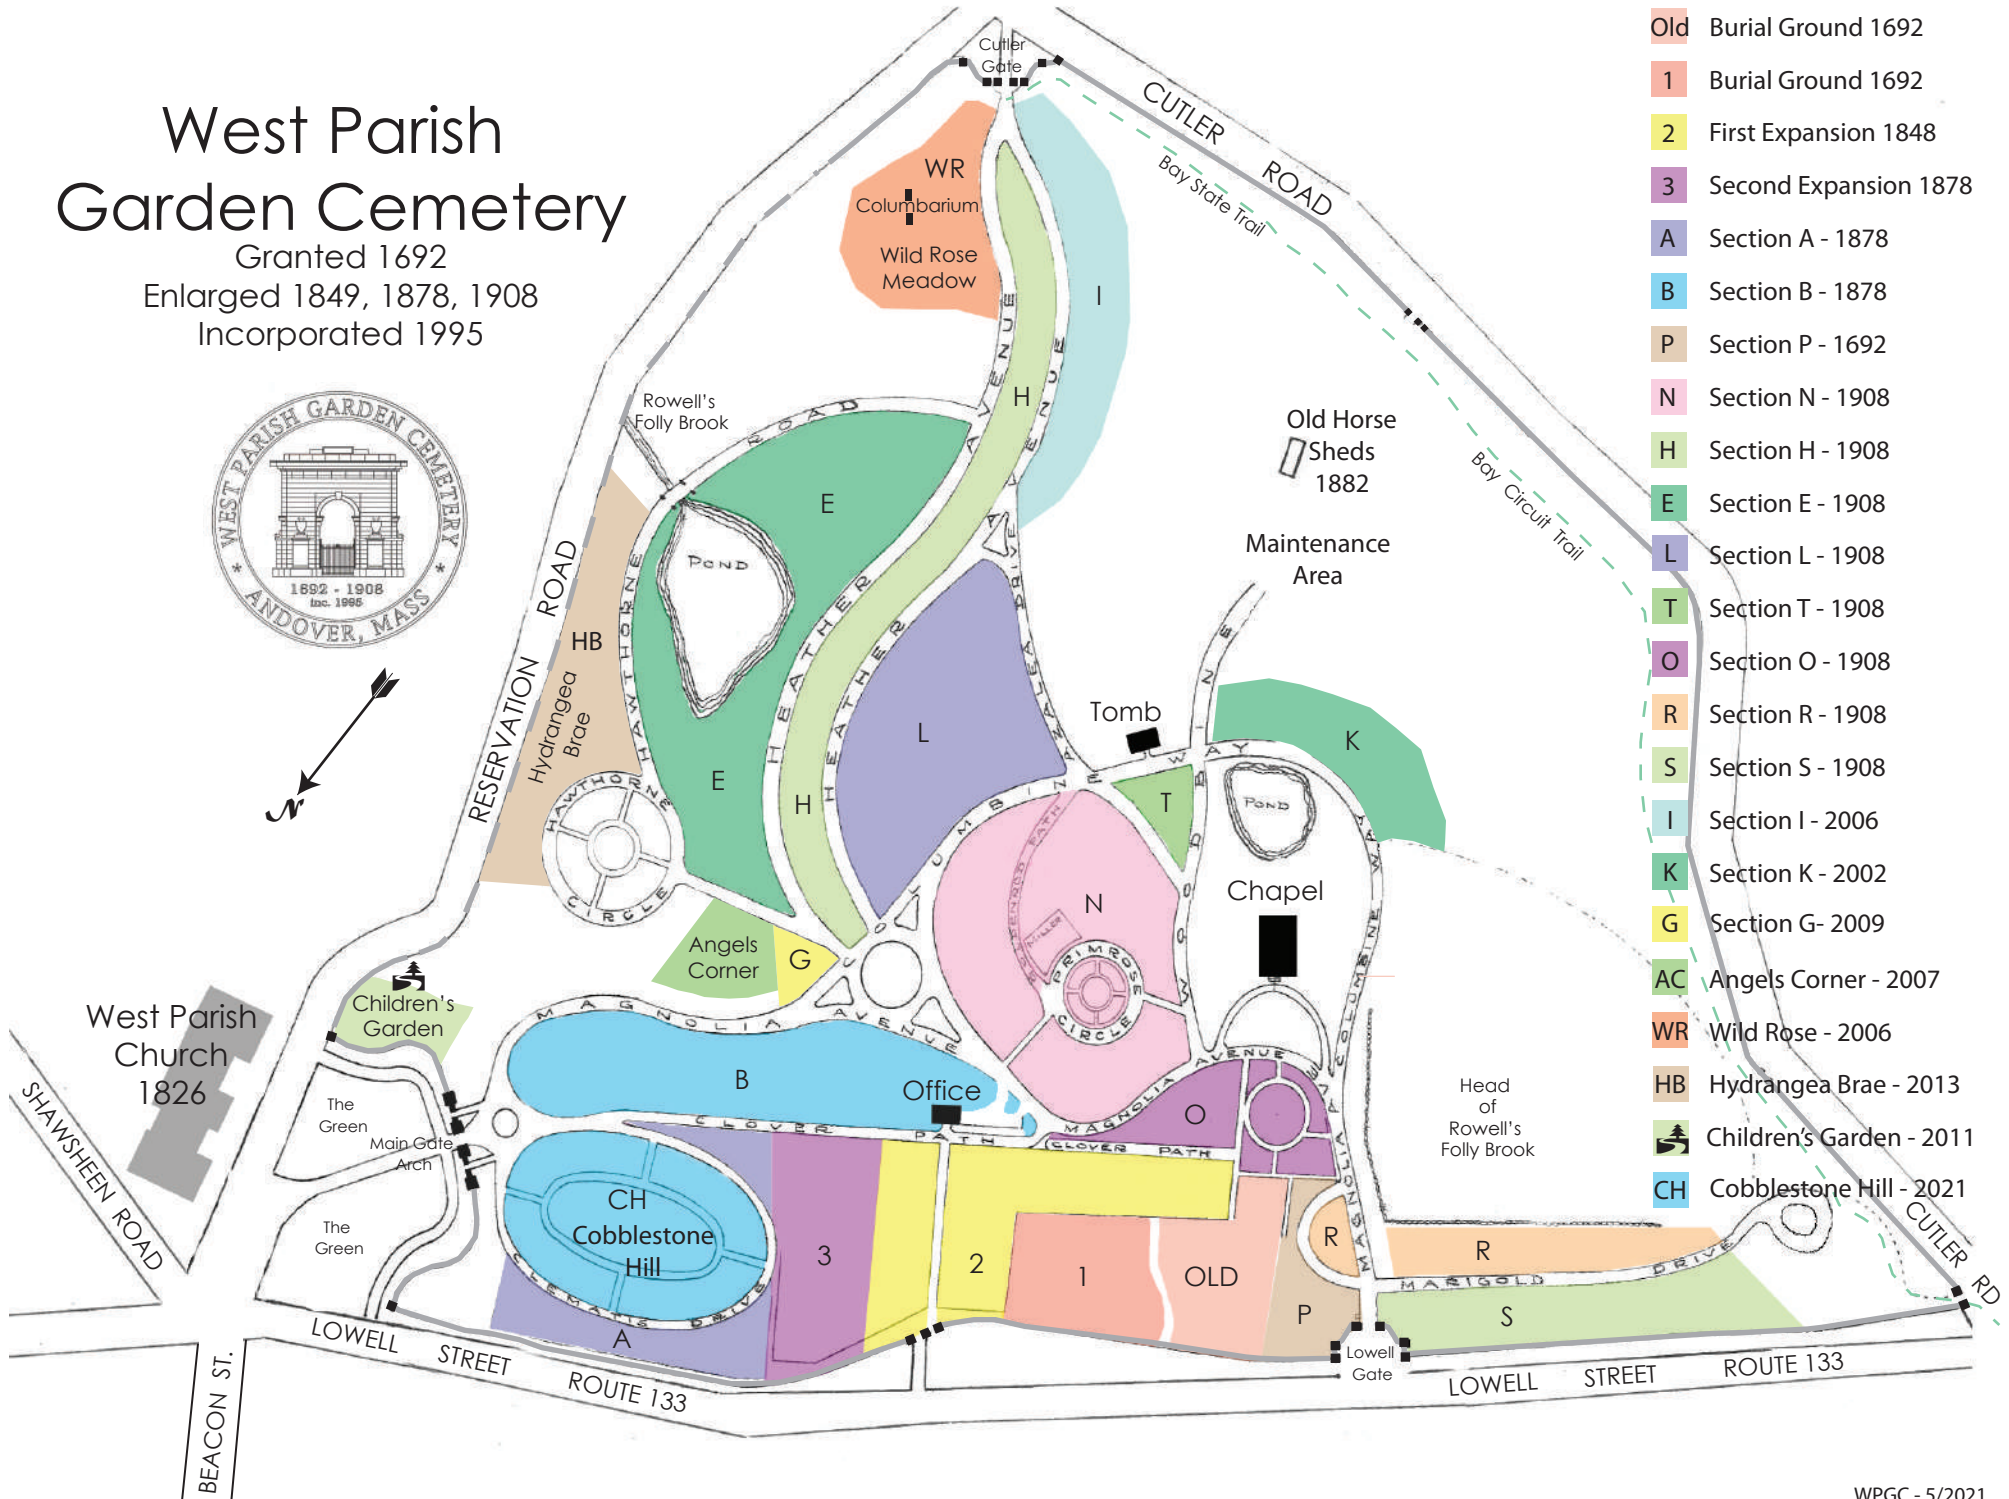

# West Parish Garden Cemetery

Granted 1692  
 Enlarged 1849, 1878, 1908  
 Incorporated 1995

- Old Burial Ground 1692
- 1 Burial Ground 1692
- 2 First Expansion 1848
- 3 Second Expansion 1878
- A Section A - 1878
- B Section B - 1878
- P Section P - 1692
- N Section N - 1908
- H Section H - 1908
- E Section E - 1908
- L Section L - 1908
- T Section T - 1908
- O Section O - 1908
- R Section R - 1908
- S Section S - 1908
- I Section I - 2006
- K Section K - 2002
- G Section G - 2009
- AC Angels Corner - 2007
- WR Wild Rose - 2006
- HB Hydrangea Brae - 2013
- Children's Garden - 2011
- CH Cobblestone Hill - 2021